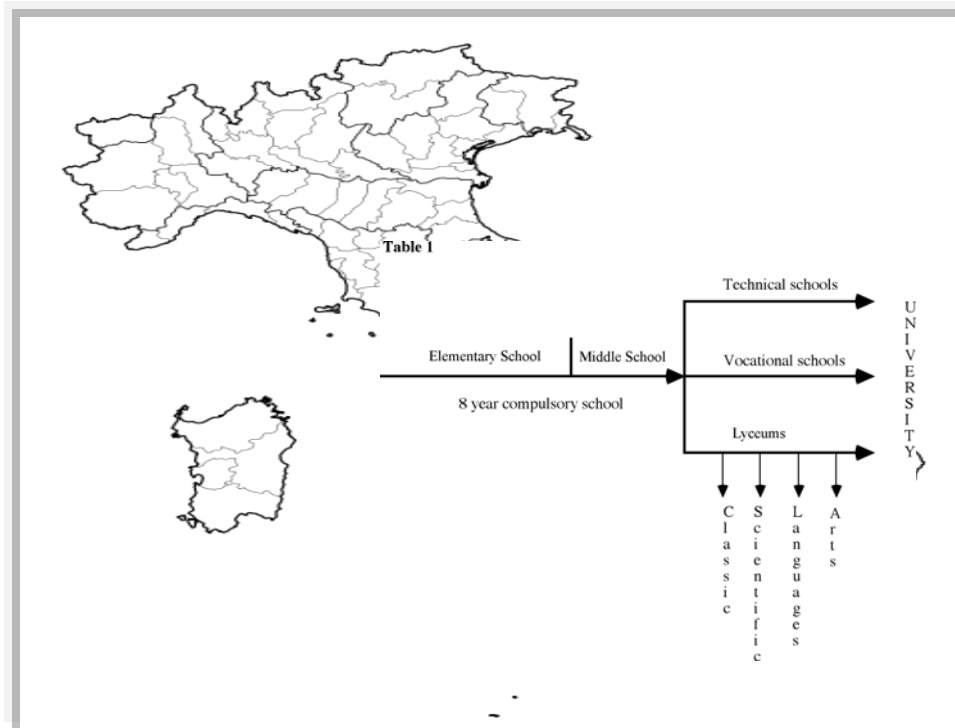

The Italian School system

- It is compulsory for ten years, from the age of 6 to the age of 16
- It is divided into three main streams:
 1. Primary school
 2. Middle School
 3. Secondary School

The Italian High School system

Igcse course timetable at Liceo Galvani

Materie	<i>1</i>	<i>2</i>	<i>3</i>	<i>4</i>	<i>5</i>
Italiano	5	5	4	4	4
Latino	4	4	2	2	
Inglese	5(2)	5(2)	5(2)	5(2)	4(2)
Francese	3(1)	3(1)	3(1)	3(1)	3(1)
Storia	2	2	2	2	2
Geografia	2(**)	2(1)			
Filosofia			3	3	3
Scienze	2(*)	2(1)	3(1)	2(1)	4
Matematica	5(1)	5(1)	5(1)	5	5
Fisica	2(1)	2(1)	2(1)	3	4
Storia dell'arte			2	2	2(1)
Religione	1	1	1	1	1
Educazione Fisica	2	2	2	2	2
TOTALE	33	33	34	34	34